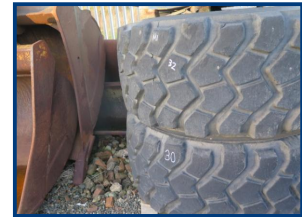

ADN 23.5 x 25 Radial

£POA

6 tyres available in this set. All have worn the same. Good condition and still on the rims. They can be taken on the Rims.

| Item Details | |
|---------------|-------------------|
| Category/Type | Earth Mover Tires |
| Make | ADN |
| Model | 23.5 x 25 Radial |
| Year | NA |
| Hours/Mileage | 29 mm to 32 mm |