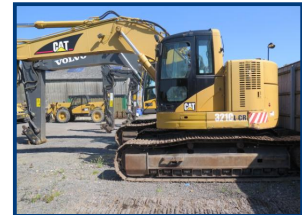

## CAT 321CLCR

### £42,000.00

This machine is in very good condition,  
Fitted with new CAT Chains. The boom and stick are tight, Hydraulic Rams are good, No By  
passing. Weight 25,200 kg. CAT Mitsubishi 3066 engine.

Item Details	
<b>Category/Type</b>	<b>Excavators</b>
<b>Make</b>	<b>CAT</b>
<b>Model</b>	<b>321CLCR</b>
<b>Year</b>	<b>2005</b>
<b>Hours/Mileage</b>	<b>7000</b>

**Gedney Marsh, Gedney Drove End, Spalding PE12 9PA**